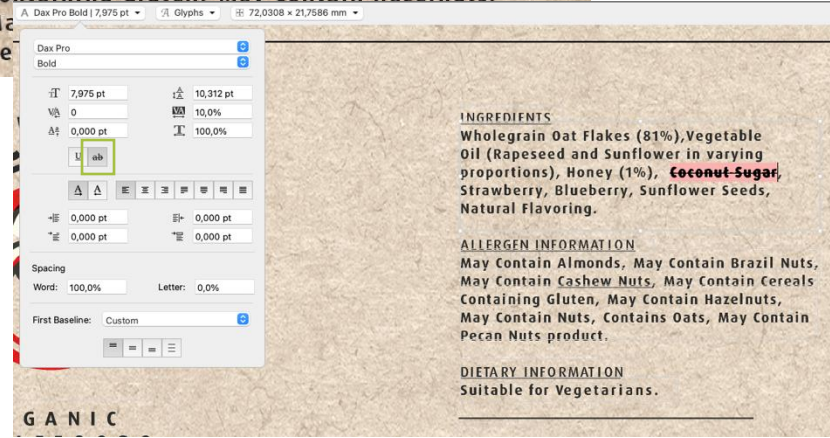

Text Engine Improvements

- Underline Text
- Strike-through Text