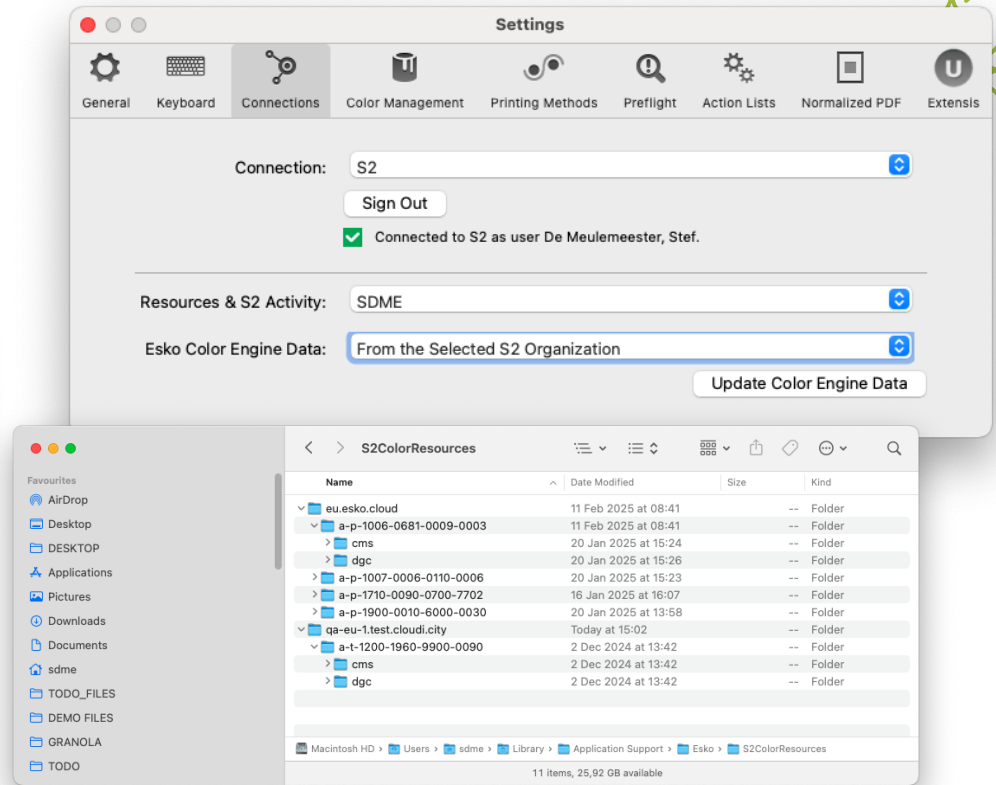

AI	Data Content	Format	FNC1 Required
03	Identification of a Made-to-Order (MTO) trade item (GTIN)	<u>N2+N14</u>	
8014	Highly Individualised Device Registration Identifier (HIDRI)	<u>N4+X..25</u>	YES

Ensure regulatory **compliance** and seamless traceability with GS1 barcode support for **EUDAMED** (European medical device standards)

S2 Improvements

- Sync Screen Presets
- Color Resources folder per Esko Cloud Account
- S2 Launch Workflow

The **Unified Platform approach** for centralization and automation, delivering a seamless prepress experience.

DeskPack Connected S2

Real-Time Collaboration

Check-In / Check Out System in DeskPack prevents any overwrite and data loss

Version History

Track all version changes and compare differences in S2 Viewer in a browser