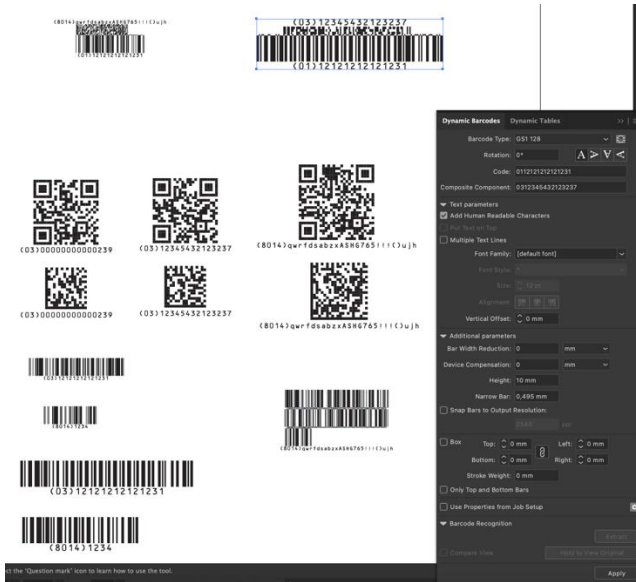

DeskPack 25.03

What's New

Balaji Rengarajan

Product Manager, Graphic Editing

Text Engine Improvements

- Underline Text
- Strike-through Text

EUDAMED GS1 Barcode Compliance

- DeskPack now supports GS1 Application Identifiers (03 & 8014)

AI	Data Content	Format	FNC1 Required
03	Identification of a Made-to-Order (MTO) trade item (GTIN)	<u>N2+N14</u>	
8014	Highly Individualised Device Registration Identifier (HIDRI)	<u>N4+X..25</u>	YES

Ensure regulatory **compliance** and seamless traceability with GS1 barcode support for **EUDAMED** (European medical device standards)