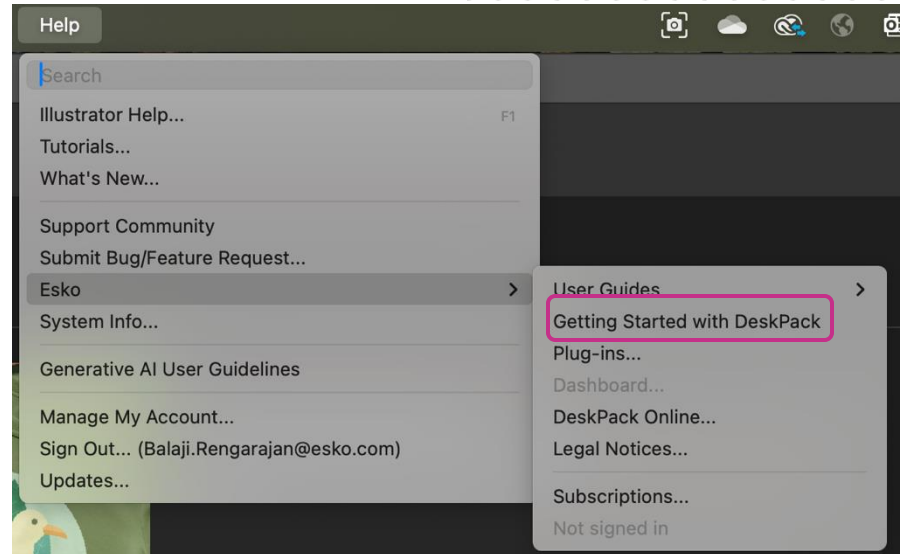

Don't forget the DeskPack eLearnings!

Learn new tricks or check out what's new

Also available on your Help menu!

Link

Introduction 	boostX 	Dynamic Barcodes 	White Underprint
Viewer & Compare 	Preflight 	PDF Import 	FEEDBACK