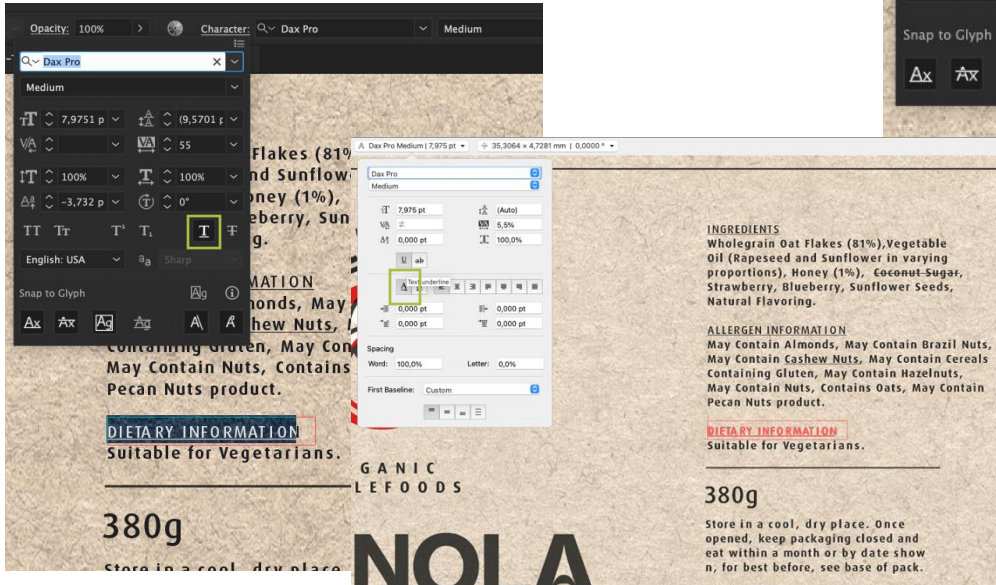

DeskPack 25.03

What's New

Balaji Rengarajan

Product Manager, Graphic Editing

Text Engine Improvements

- Underline Text
- Strike-through Text

EUDAMED GS1 Barcode Compliance

- DeskPack now supports GS1 Application Identifiers (03 & 8014)