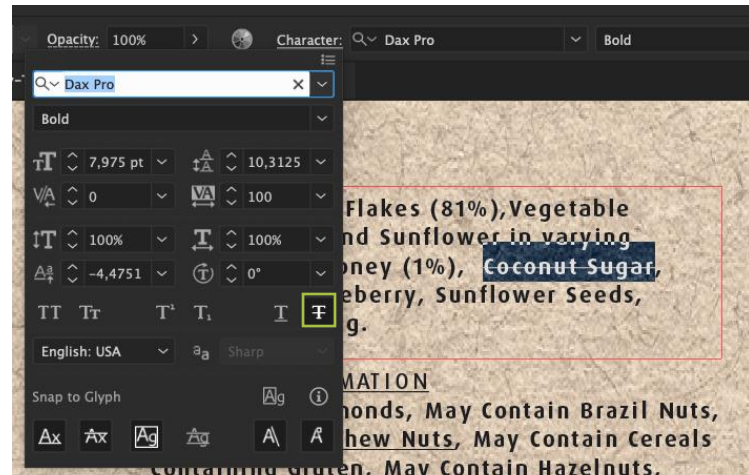

DeskPack 25.03

What's New

Balaji Rengarajan

Product Manager, Graphic Editing

Text Engine Improvements

- Underline Text
- Strike-through Text

EUDAMED GS1 Barcode Compliance

- DeskPack now supports GS1 Application Identifiers (03 & 8014)