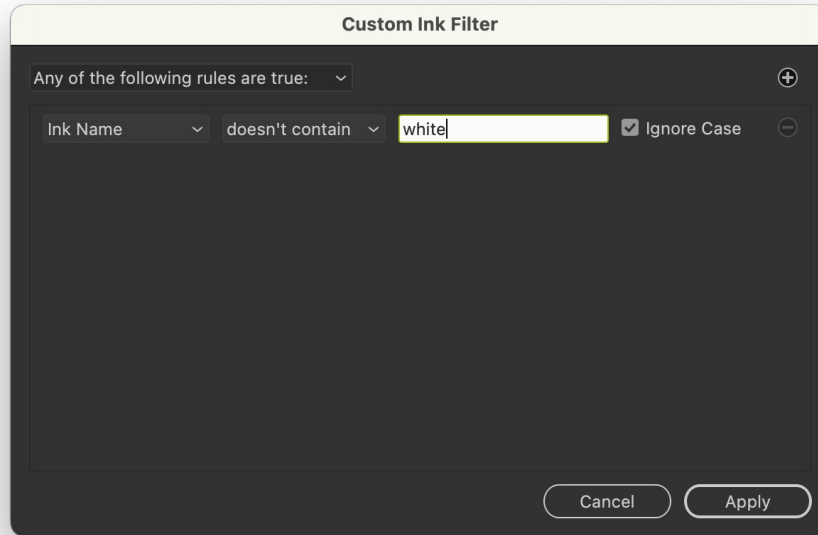

DeskPack 23.07

What's New

Frank Woltering

Product Manager Graphic Editing

Marks Improvements

Marks Improvements

- Apply more flexible conditions with the new custom rule „Doesn't contain“ or „Doesn't equal“