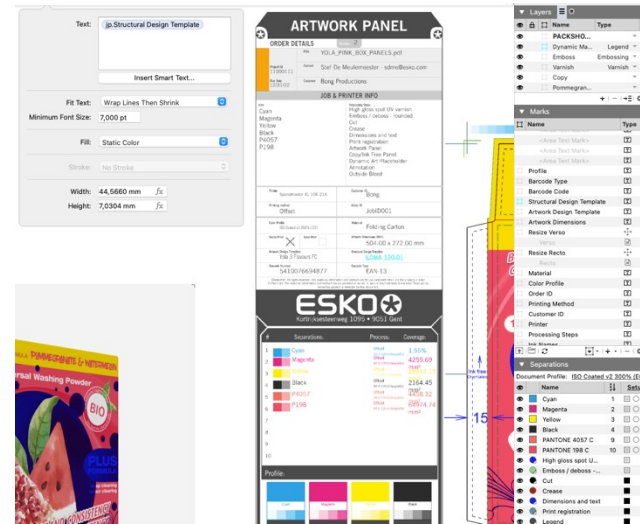

Dynamic Marks in ArtPro+