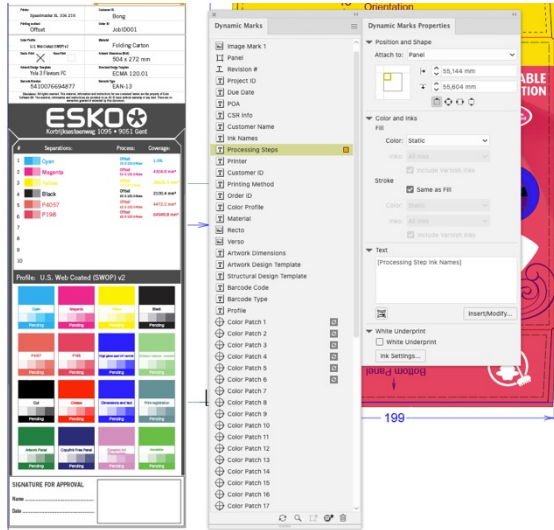

DeskPack 23.07

What's New

Frank Woltering

Product Manager Graphic Editing

Marks Improvements

Marks Improvements

- Apply more flexible conditions with the new custom rule „Doesn't contain“ or „Doesn't equal“

More Languages for Text Recognition

Better and faster results

More Languages for Text Recognition

- Text Recognition supports Eastern European languages support:

- Bulgarian
- Croatian
- Estonian
- Serbian
- Slovenian
- Ukrainian

Export Mark Sets to PDF+

Export Mark Sets to PDF+

- You can now export marks sets from DeskPack to PDF+ and use them in ArtPro+ and Automation Engine

Dynamic Marks in DeskPack

Dynamic Marks in ArtPro+

Share & Approve