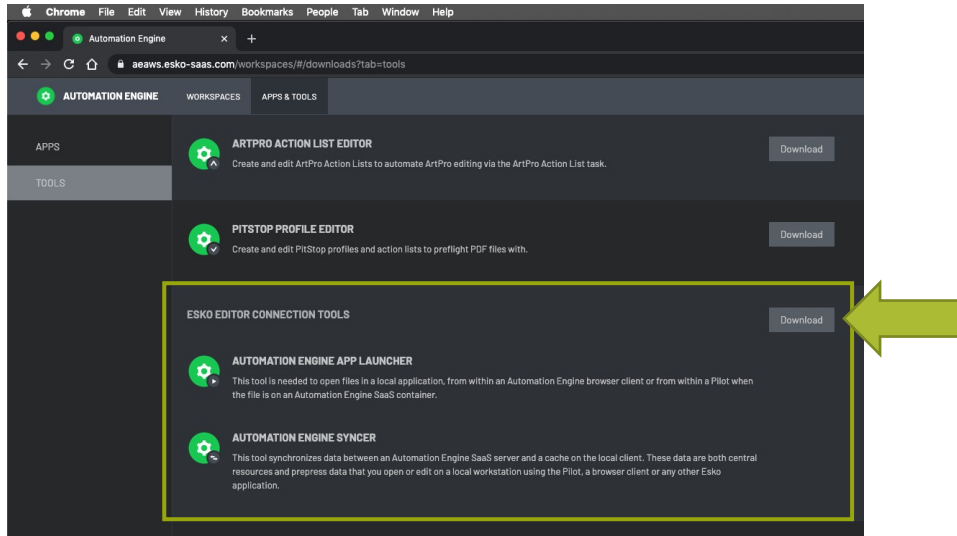

DeskPack 21.03

What's New

Frank Woltering

Product Manager Graphic Editing

Screening (1)

- Documents in Plus-mode allow the easy assignment of screen sets to objects (object based screening)

Screening (2)

- You can define, save and load screen sets in the screen set dialogue

Connecting to “Automation Engine SaaS” (1)

- Connect to your Automation Engine in the data center through My Workspace to access APPS & TOOLS
 - Download and install the AUTOMATION ENGINE APP LAUNCHER and AUTOMATION ENGINE SYNCER tools

Connecting to “Automation Engine SaaS” (2)

- Using Server SetUp Assistant you can connect your Illustrator to an Automation Engine in the data center.

Connecting to “Automation Engine SaaS” (3)

When opening, placing, saving, extracting or exporting files on the Automation Engine SaaS, you get the My Workspace view