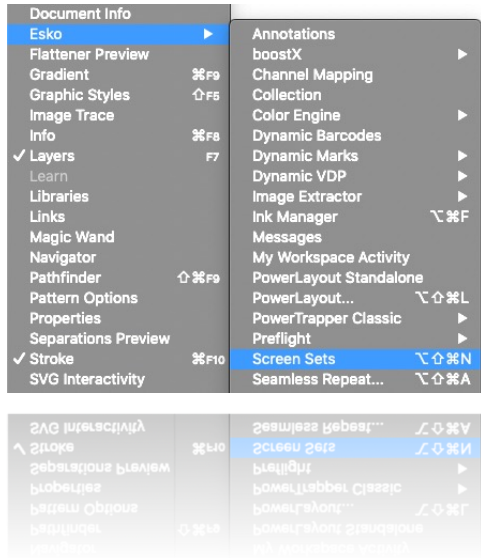

DeskPack 21.03

What's New

Frank Woltering

Product Manager Graphic Editing

Screening (1)

- Documents in Plus-mode allow the easy assignment of screen sets to objects (object based screening)

Screening (2)

- You can define, save and load screen sets in the screen set dialogue