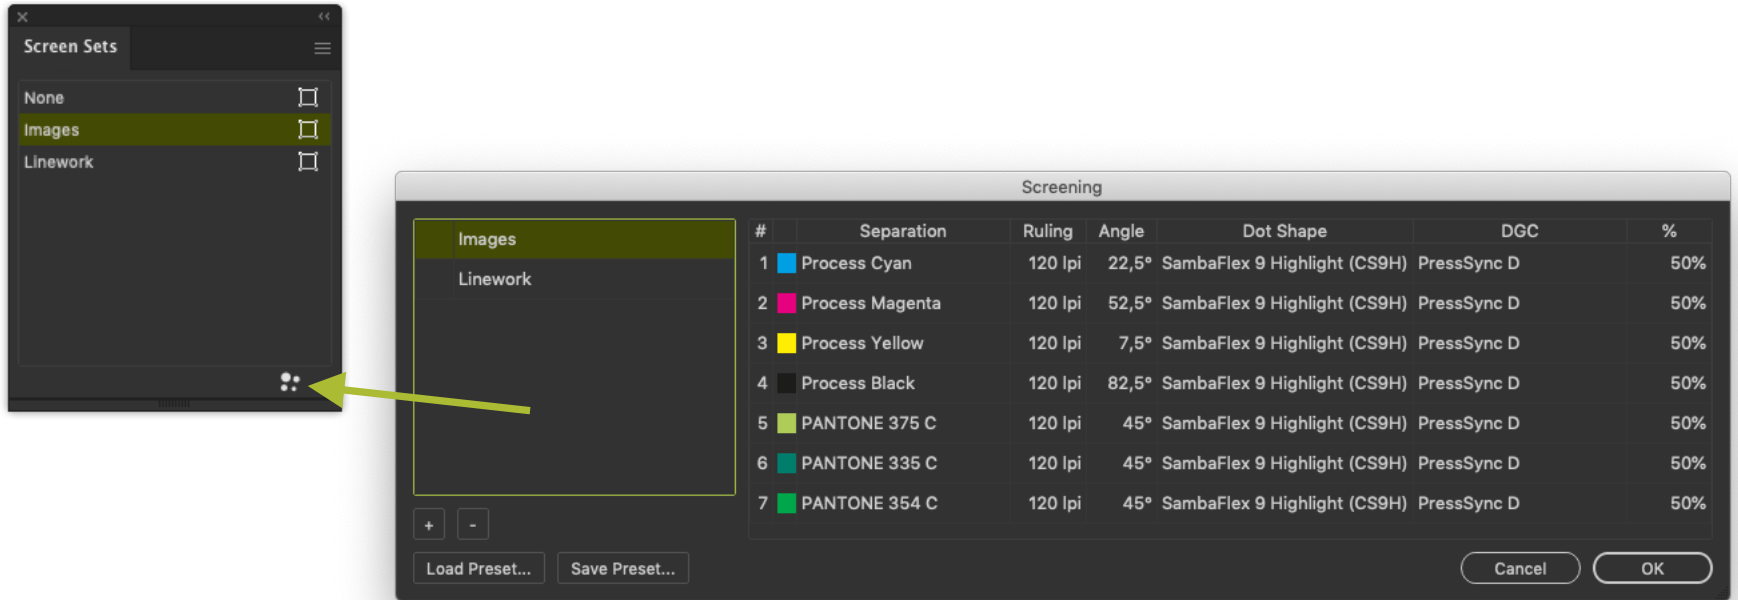

DeskPack 21.03

What's New

Frank Woltering

Product Manager Graphic Editing

Screening (1)

- Documents in Plus-mode allow the easy assignment of screen sets to objects (object based screening)

Screening (2)

- You can define, save and load screen sets in the screen set dialogue