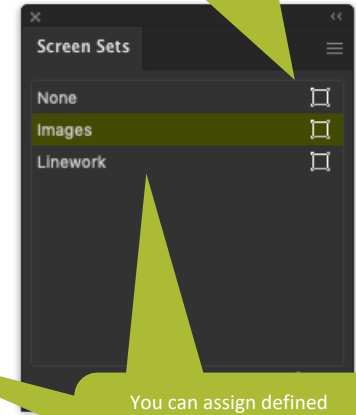

DeskPack 21.03

What's New

Frank Woltering

Product Manager Graphic Editing

Screening (1)

- Documents in Plus-mode allow the easy assignment of screen sets to objects (object based screening)

Screening (2)

- You can define, save and load screen sets in the screen set dialogue