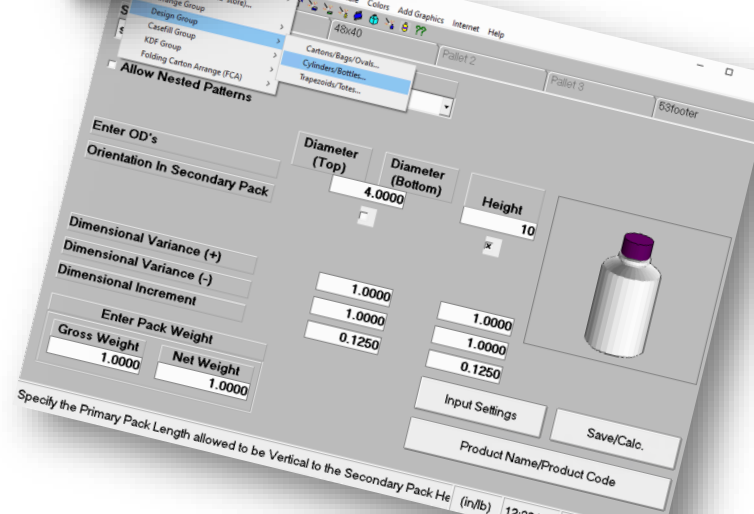

Reminder...

Cape Pack
Subscription

same subscription works
for both desktop and cloud

Cape Pack
Cloud edition

Cape Pack
Desktop edition