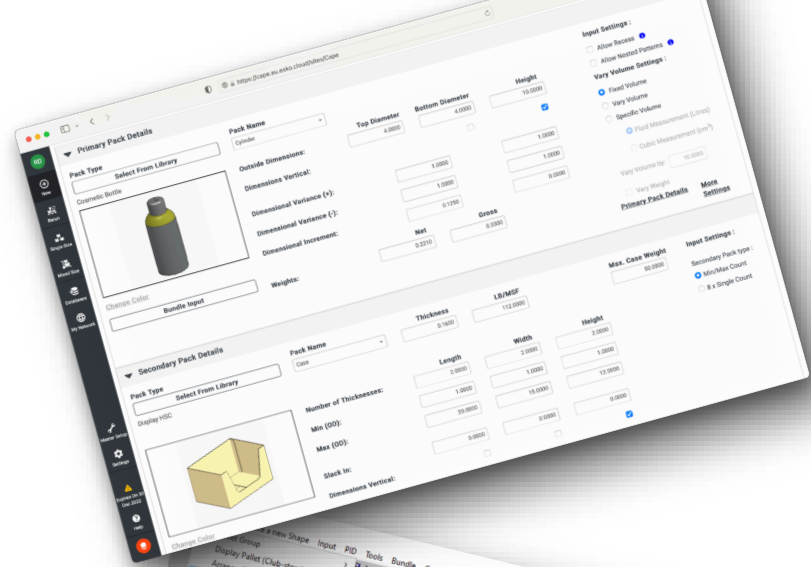

see details for who
"created" each user

Additional Features

- Enabled non-subscription users to access Cape cloud account as a Reviewer only (limited access)

Reminder...

Cape Pack
Subscription

same subscription works
for both desktop and cloud

Cape Pack
Cloud edition

Cape Pack
Desktop edition

ESKO*

Thank you