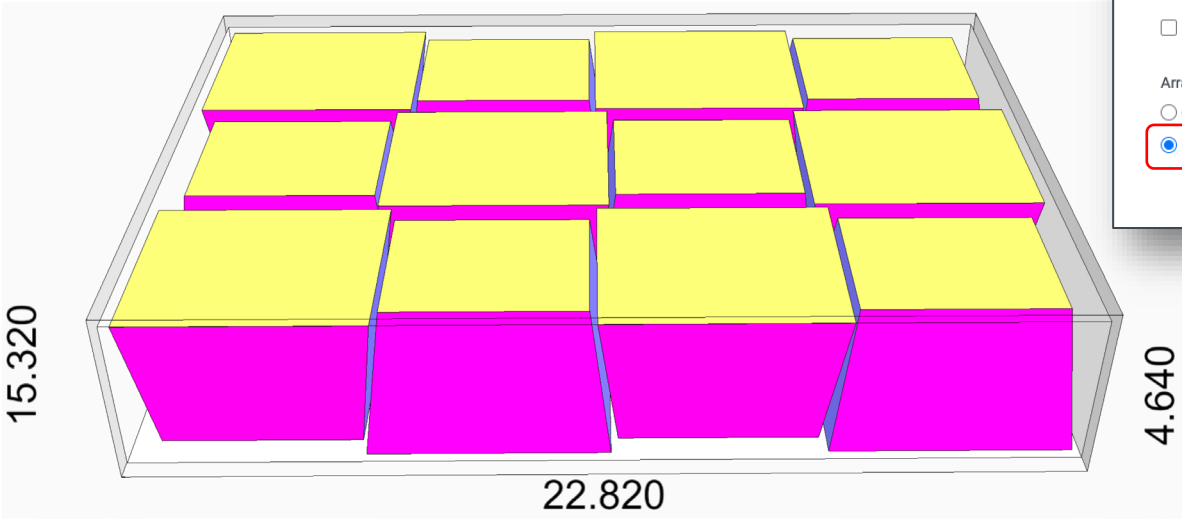

Cape Pack 23.03

2307 Cloud release

What's New?

March 2023

Support for inverted trapezoids

More Settings

- Show Length Indicator
- Round up to the Nearest 1/16"
- Arrangement Pattern :
 - Column (C)
 - Inverted Trapezoids
- Fix case size to max size
- Center Primary Pack in Secondary Pack
- Allow Min (OD)
- Allow Bulge ⓘ
- Allow Slack ⓘ
- Allow Glue Flap

board description added
to thickness drop-down

Secondary Pack Details

Pack Type: Pack Name:

RSC/F0201 (2,2,4)

Number of Thicknesses:

Min (OD):

Max (OD):

Slack In:

Dimensions Vertical:

[Change Color](#)

Thickness		LB/MSF	
<input type="text" value="0.113q"/>		<input type="text" value="0.0000"/>	
Strength Database: RIDR Board Database			
No.	Description	Flute(s)	Caliper
3	I-125A (I-125 A)	A	0.1990
4	I-125B(I-125 B Kraft)	B	0.1100
5	I-125C (I-125 C Kraft)	C	0.1530
6	I-150A (I-150 A)	A	0.1990
7	I-150B (I-150 B Kraft)	B	0.1130
8	I-150C (I-150 C Kraft)	C	0.1560